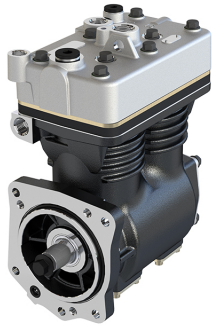

Application: 4 SERIES TRUCK - P / G / R / T TRUCK - 4 SERIES BUS / F / K / N BUS

156.01.1000

**156.01.2000
(WITH GEAR)**

OEM	OE
LP4964	571286
K002046X00	1470303
K002046000	1514063
K002046AT	1380455
K002046ES	
II32687AT	
II32687ES	

Cylinder Bore	Ø88
Stroke	50 mm
Swept Volume	608 cc
Air Inlet Port Size	M26x1,5
Air Delivery Port Size	M26x1,5
Number of Cylinders	2
Through Drive	Yes
Unloader Port Size	M22x1,5
Water Or Air Cooled	W
Water Inlet Port Size	M18x1,5
Water Delivery Port Size	M18x1,5
Water Cooled Valve Plate	Yes

Components

156.01.1100	Crankcase	OEM	OE

156.01.1200	Cylinder Head	OEM	OE
		SEB01444004	1424766

156.01.1210	Cylinder Head With Plate Kit	OEM	OE

110.01.1400	Connecting Rod	OEM	OE
		SEB00967004	3097151

156.01.1500	Crankshaft	OEM	OE