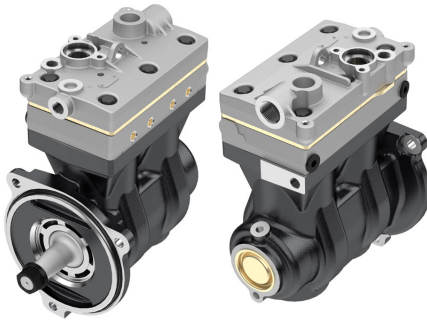

Application: HDEP ENGINE MP10

OEM	OE
9125420020	21170177
9125420020	

Cylinder Bore	Ø85
Stroke	56
Swept Volume	318
Air Inlet Port Size	Ø35
Air Delivery Port Size	M26*1,5
Number of Cylinders	2
Through Drive	YES
Unloader Port Size	M16*1,5
Water Or Air Cooled	W
Water Inlet Port Size	M16*1,5
Water Delivery Port Size	M16*1,5
Water Cooled Valve Plate	YES

Components

144.01.1100	Crankcase	OEM	OE
		9125120116	
		9125120132	
		9125120136	

139.01.1200	Cylinder Head	OEM	OE
		4127049402	20774299
		9125129242	21418150
		9125129252	21707608
		9125129262	7420774299
			7421418150 7421707608

139.01.1220	Cylinder Upper Head	OEM	OE

139.01.1230	Cylinder Lower Head	OEM	OE

139.01.1300	Coolant Plate	OEM	OE

143.01.1400	Connecting Rod	OEM	OE
		9111457372	3357396
		9111457382	0001312417
		9111537302	0001312517

144.01.1500	Crankshaft	OEM	OE

143.01.1600	Rear Cover	OEM	OE
		8950723004	697140

143.01.3600	Adapter	OEM	OE
		9120003404	

136.01.1700	Piston With Rings (STD)	OEM	OE
		9115016242	1283781
		9115016252	1698686
		9120006272	0001303417
			0001305317
			81541196040
136.01.1700-Ø85.00 mm 136.01.1710-Ø85.25 mm 136.01.1720-Ø85.50 mm 136.01.1730-Ø85.75 mm 136.01.1740-Ø86.00 mm			