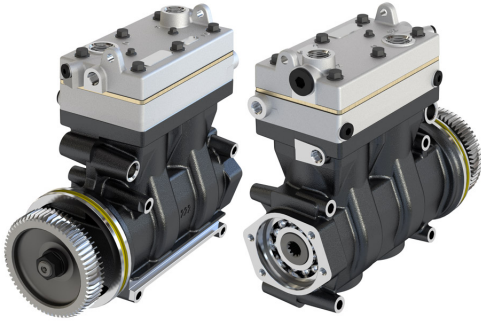

Application: CF75 NEW MODEL/ MX13

OEM	OE
9125181010	1674080
9125181050	1883112
9125181120	2020644
9125181120	1674080
9125181010	1883112
9125181050	2020644

Cylinder Bore	Ø85
Stroke	56 mm
Swept Volume	636 cc
Air Inlet Port Size	M30x1.5
Air Delivery Port Size	M27x2
Number of Cylinders	2
Through Drive	Yes
Unloader Port Size	M14x1.5
Water Or Air Cooled	W
Water Inlet Port Size	M16x1,5
Water Delivery Port Size	M16x1.5
Water Cooled Valve Plate	Yes

Components

222.01.1100	Crankcase	OEM	OE
		9125180136	

237.01.1200	Cylinder Head	OEM	OE
		9125189222	1732080

237.01.1220	Cylinder Upper Head	OEM	OE

237.01.1230	Cylinder Lower Head	OEM	OE

237.01.1300	Coolant Plate	OEM	OE

143.01.1400	Connecting Rod	OEM	OE
		9111457372 9111457382 9111537302	3357396 0001312417 0001312517

143.01.1470	Connecting Rod & Piston Rep	OEM	OE
		9111539422 9125129292	

222.01.1500	Crankshaft	OEM	OE
		9119020134	

235.01.1510	Pump Adapter	OEM	OE
		9119020134	

136.01.1900	Cap	OEM	OE
		8950735894	1304881 3094835 11712508 0001312321

143.01.2600	Bushing	OEM	OE

136.01.1700	Piston With Rings (STD)	OEM	OE
		9115016242 9115016252 9120006272	1283781 1698686 0001303417 0001305317 81541196040
136.01.1700-Ø85.00 mm 136.01.1710-Ø85.25 mm 136.01.1720-Ø85.50 mm 136.01.1730-Ø85.75 mm 136.01.1740-Ø86.00 mm			