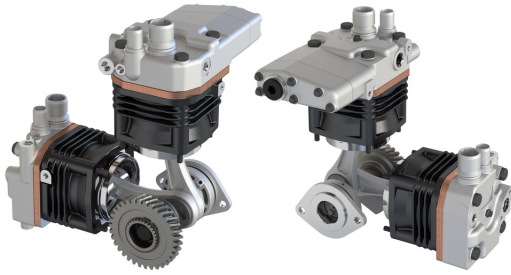

Application: O 501 & 502 V8 EURO4-5 ENGINE

OEM	OE		
		Cylinder Bore	Ø100
		Stroke	48 mm
		Swept Volume	722 cc
		Air Inlet Port Size	Ø34
		Air Delivery Port Size	M26x1,5/M22x1,5
		Number of Cylinders	2
		Through Drive	Yes
		Unloader Port Size	M10x1
		Water Or Air Cooled	W
		Water Inlet Port Size	M14x1.5
		Water Delivery Port Size	M14x1.5
		Water Cooled Valve Plate	Yes

Components

324.01.4200	Cylinder Head	OEM	OE

324.01.4210	Cylinder Head With Plate Kit	OEM	OE
			5411303619

447.01.1200	Cylinder Head	OEM	OE

447.01.1210	Cylinder Head With Plate Kit	OEM	OE
			5411301919 5411303719

324.01.1300	Plate Kit	OEM	OE

324.01.1310	Plate Kit	OEM	OE

324.01.1400	Connecting Rod	OEM	OE
			5411310617

447.01.1500	Crankshaft	OEM	OE
			5411310416

276.01.1600	Bearing Cover	OEM	OE
			5411310142 5411310242

324.01.1280	Head Repair Kit	OEM	OE

276.01.1700	Piston With Rings (STD)	OEM	OE
			51541196001
276.01.1700-Ø100.00 mm 276.01.1710-Ø100.25 mm 276.01.1720-Ø100.50 mm 276.01.1730-Ø100.75 mm 276.01.1740-Ø101.00 mm 276.01.1750-Ø100.00 mm 276.01.1760-Ø100.25 mm 276.01.1770-Ø100.50 mm			